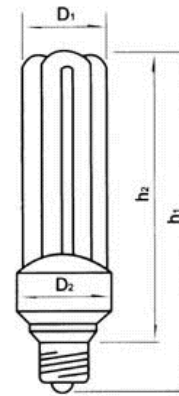

### EMT 13W Mini-Compact Fluorescent Lamp

**Features:**

- Well developed EMT lamps with high efficacy ideal for general lighting purposes
- Ultra-compact size ensure greater application versatility, and fit to most of existing fixtures
- Unique heat-reducing design gives improved longer life
- 75% energy saving versus 40 to 60 watt incandescent bulb

Type	Nominal Watt(W)	Luminous Flux(Lm)	Rendering index(Ra)	Color Temp.(K)	Rated Ave. life(h)	Lamp Base	Dimensions(mm)					Std. Pkg. CTN(pcs)
							d	h1	h2	D1	D2	
EMT13W	13	800	82	4200	10000	E26	10	139	112	34	42	100