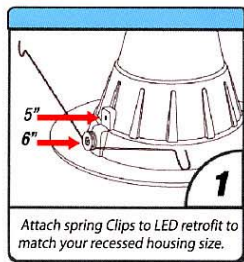

Easy to install

Compatible with 5" and 6" standard, flexible mounting with torsion springs

Step 1