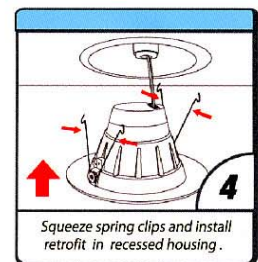

EnergyMaster LED Dimmable 5"/6" Interchangeable Recessed Retrofit Kit

Super longer life time

High Lumen Output

Features:

- "Everything in one box" with integrated trim & medium base adaptor for tool-free direct replacement of existing 5" and 6" 120V AC standard recessed can fixture (GU24 socket cable optional).
- Instant-on with full brightness and diffused lens provide smooth & comfortable lumen distribution
- Effective to 10% flicker-free dimming achieves great energy saving while meeting light needs as desired.
- Durable die casting construction and suitable for indoor & wet locations
- Lasts more than 20 times longer than incandescent lamps

Easy to install

Compatible with 5" and 6" standard, flexible mounting with torsion springs

Step 1

Step 2

Step 3

Step 4

| | |
|---------------|--------------------|
| 13W: 800lm | 75W(BR30): 750lm |
| 18W: 1100lm | 120W(BR40): 1150lm |
| Last 36 years | Last 22 months |