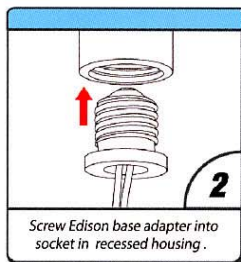

EnergyMaster LED Dimmable 5"/6" Interchangeable Recessed Retrofit Kit

Super longer life time

High Lumen Output

Features:

- "Everything in one box" with integrated trim & medium base adaptor for tool-free direct replacement of existing 5" and 6" 120V AC standard recessed can fixture (GU24 socket cable optional).
- Instant-on with full brightness and diffused lens provide smooth & comfortable lumen distribution
- Effective to 10% flicker-free dimming achieves great energy saving while meeting light needs as desired.
- Durable die casting construction and suitable for indoor & wet locations
- Lasts more than 20 times longer than incandescent lamps

Easy to install

Compatible with 5" and 6" standard, flexible mounting with torsion springs

Step 2

13W: 800lm	75W(BR30): 750lm
18W: 1100lm	120W(BR40): 1150lm
Last 36 years	Last 22 months

Ideal for:

Hotel/Motel   Restaurants   Property Management
Healthcare   Office   Retails/Show Room   Residential

Type	Input Voltage	Nominal Watt(W)	Luminous Flux(Lm)	Rendering index(Ra)	Color Temp.(K)	Rated Ave. life(h)	Lamp Base	Diameter (mm)	Min. Compartment height required
LR5/6I-13D830	120V	13	800	≥ 81	3000K	40,000	E26, GU24*	7½": 190	4⅓" / 110mm
LR5/6I-18D830	120V	18	1100	≥ 81	3000K	50,000	E26, GU24*	7½": 190	4⅓" / 110mm

LM79 LM80 lighting facts

ISO9001:2008 ISO14001:2004 OHSAS 18001:1999