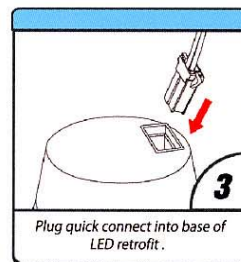

EnergyMaster LED Dimmable 5"/6" Interchangeable Recessed Retrofit Kit

Super longer life time

High Lumen Output

Features:

- "Everything in one box" with integrated trim & medium base adaptor for tool-free direct replacement of existing 5" and 6" 120V AC standard recessed can fixture (GU24 socket cable optional).
- Instant-on with full brightness and diffused lens provide smooth & comfortable lumen distribution
- Effective to 10% flicker-free dimming achieves great energy saving while meeting light needs as desired.
- Durable die casting construction and suitable for indoor & wet locations
- Lasts more than 20 times longer than incandescent lamps

Easy to install

Compatible with 5" and 6" standard, flexible mounting with torsion springs

Step 3

13W: 800lm	75W(BR30): 750lm
18W: 1100lm	120W(BR40): 1150lm
Last 36 years	Last 22 months

Ideal for:

Hotel/Motel   Restaurants   Property Management
Healthcare   Office   Retails/Show Room   Residential

Type	Input Voltage	Nominal Watt(W)	Luminous Flux(Lm)	Rendering index(Ra)	Color Temp.(K)	Rated Ave. life(h)	Lamp Base	Diameter (mm)	Min. Compartment height required
LR5/6I-13D830	120V	13	800	≥ 81	3000K	40,000	E26, GU24*	7½": 190	4⅓" / 110mm
LR5/6I-18D830	120V	18	1100	≥ 81	3000K	50,000	E26, GU24*	7½": 190	4⅓" / 110mm

LM79 LM80 lighting facts

ISO9001:2008 ISO14001:2004 OHSAS 18001:1999