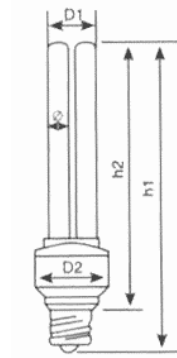

EM Mini Compact Fluorescent Lamp (Electronic ballasted)

Working For A Brighter World

Features:

- Very slim design, ideal for many lighting fixtures
- Energy saving versus standard incandescent about 73% - 75%

Applications:

- Hotel/Motel
- Restaurants
- Office
- Retails
- Food Service Lighting

Type	Rated watt(W)	Luminous Flux(Lm)	Rendering index(Ra)	Color Temp.(K)	Rated Ave. life(h)	Lamp Base	Dimensions(mm)					Std. Pkg. CTN(pcs)
							d1	d2	h1	h2	d	
EM 5W	5	220	82	2700K	10000	E26	22	33	106	77	10	100
EM 7W	7	320	82	3500K			22	33	114	85	10	
EM 9W	9	450	82	4200K			22	33	122	93	10	
EM 11W	11	530	82	6400K			22	33	132	103	10	

- Lamp life defined according to international standard

ISO9002